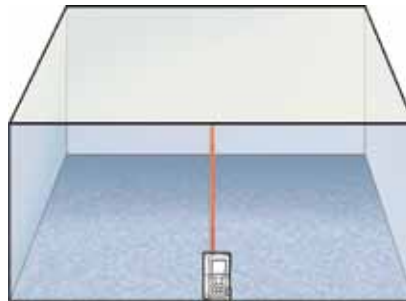

Ceiling Height