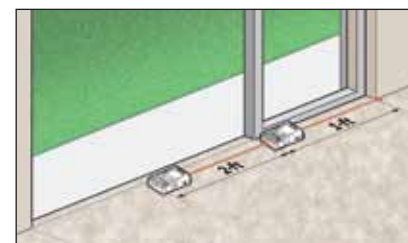

Measuring for Door/Window Frames