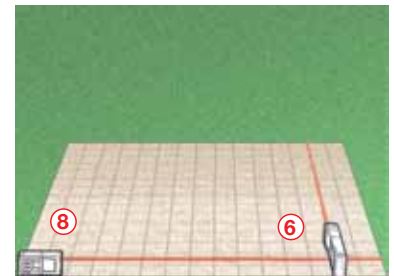

Floor Length

Ceiling Height

Cabinets

Scan here for How-To Video
www.lowes.com/LaserMeasuringTool

Get the free mobile app:
<http://gettag.mobi>

 **NEVER STOP IMPROVING**

©2011 Lowe's Companies, Inc. All rights reserved. Lowe's, the gable design, MyLowe's and Never Stop Improving are trademarks of LF, LLC. All are used with permission.

How to Measure Area (size of floor, area of wall, etc.):

- ① Press to select inches/feet or metric unit of measure.
- ② Press to select reference point from either the front or the back of tool.
- ③ Press for Area measurement.
- ④ Press to turn on laser beam.
- ⑤ Point laser dot at target.
- ⑥ Press to take Length measurement.
Measurement is complete once you hear an audible 'click'.
- ⑦ Point laser dot at target.
- ⑧ Press to take Area measurement.
Measurement is complete once you hear an audible 'click'.
- ⑨ Display shows Area measurement result at the top.

Floor Coverings

Wall Coverings

Porches and Patios

How to use Continuous Measurement like a Tape Measure:

- ① Press to select inches/feet or metric unit of measure.
- ② Press to select reference point from either the front or the back of tool.
- ③ Point laser dot at target.
- ④ Press and hold until appears on the display.
- ⑤ While moving toward or away from your target, the actual distance can be read continuously.
- ⑥ Press to secure desired measurement.
- ⑦ Display shows measurement.