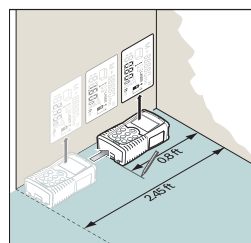

How to Measure Area (size of floor, area of wall, etc.):

- ① Press to select inches/feet or metric unit of measure.
- ② Press to select reference point from either the front or the back of tool.
- ③ Press for Area measurement.
- ④ Press to turn on laser beam.
- ⑤ Point laser dot at target.
- ⑥ Press to take Length measurement.
Measurement is complete once you hear an audible 'click'.
- ⑦ Point laser dot at target.
- ⑧ Press to take Area measurement.
Measurement is complete once you hear an audible 'click'.
- ⑨ Display shows Area measurement result at the top.

Floor Coverings

Wall Coverings

Porches and Patios

How to use Continuous Measurement like a Tape Measure:

- ① Press to select inches/feet or metric unit of measure.
- ② Press to select reference point from either the front or the back of tool.
- ③ Point laser dot at target.
- ④ Press and hold until appears on the display.
- ⑤ While moving toward or away from your target, the actual distance can be read continuously.
- ⑥ Press to secure desired measurement.
- ⑦ Display shows measurement.

Positioning Appliances

Measuring for Door/Window Frames