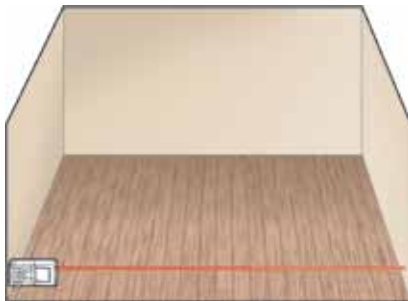

Measuring with the Bosch Laser Distance Measurer:

mylowes

How to turn on the Bosch Laser Distance Measurer:

Press  button

OR

Press the Measuring button 

To turn OFF, press and hold 

 **BOSCH**
Invented for life

How to Measure Length (wall and floor length, ceiling height, etc.):

- 1 Press  to select inches/feet or metric unit of measure.
- 2 Press  to select reference point from either the front or the back of tool.
- 3 Press  to turn on laser beam.
- 4 Point laser dot at target.
- 5 Press  to take measurement.
Measurement is complete once you hear an audible 'click'.
- 6 Display shows measurement.